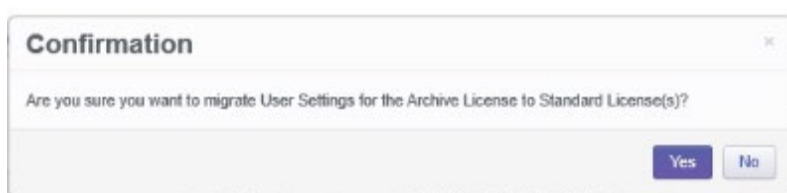

## Updating from a Trial License to an Annual License

After you have made payment and the license has been issued (you will receive a portal notification) **you will need to migrate your Trial License Settings the full License**

Please log into your portal: <https://www.dictation-portal.com/>

**Account ID & Password** will be required

1. Pop up Window asks if you want to Migrate your License settings - **Select YES**

2. Choose the User(s) that you wish to migrate - **Select OK**