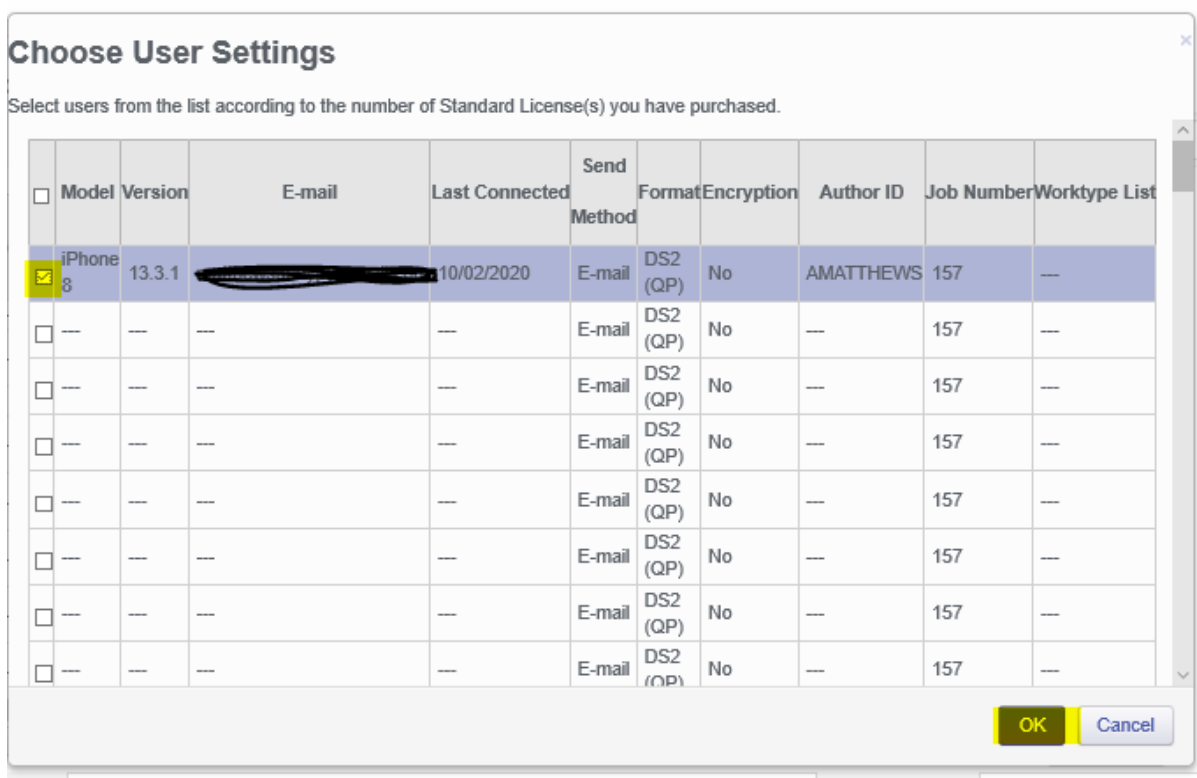

This completes your Setup; the License is now active for 12months